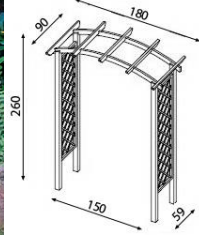

## Premier Sleepers

Size (mm)	Imp.	Code	Price
1800 x 200 x 100	6' x 8" x 4"	Aylett: 233790	£27.99

New freshly sawn treated timber

## Arcade Arch

Size (cm) HxWxD	Code	Price
260 x 180 x 90	Aylett: 235740 Jagram: 40107	£179.99