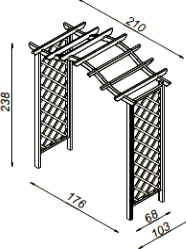

Dover Arch

Size (cm) HxWxD	Code	Price
238 x 210 x 130	Aylett: 235741 Jagram: 40194	£149.99