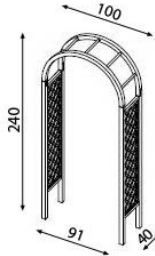

Rose Arch

Size (cm) HxWxD	Code	Price
240 x 100 x 40	Aylett: 239928 Jagram: 40121	£119.99