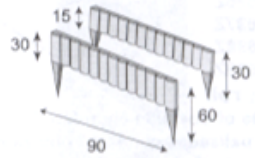

### Board Fence

Size (cm) HxW	Code	Price
60 x 180	Aylett: 230347 Jagram: 25630	£19.99
90 x 180	Aylett: 230346 Jagram: 25635	£27.99

### Board Gate

Size (cm) HxW	Code	Price
90 x 90	Aylett: 239956 Jagram: 25698	£39.99

## Border section

Jagram

Size (cm) HxW	Code	Price
15 x 8 x 90	Aylett: 235750 Jagram: 10850	£7.99
30 x 8 x 90	Aylett: 235751 Jagram: 10852	£12.99