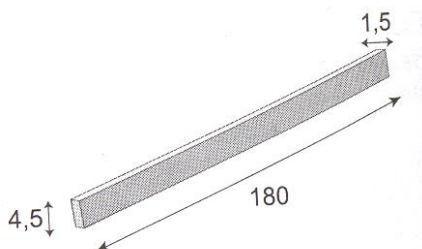

#### Acorn Finials

Size	Code	Price
Small	Aylett: 235570 Jagram: 64201	£3.99
Large	Aylett: 235572 Jagram: 64211	£7.99

### Gravel Board

Size (mm)	Imp.	Code	Price
1830 x 150 x 25	6' x 6'' x 1''	233789	£6.49

### Shim for 180cm panels

AJagram

Code	Price
Aylett: 239885 Jagram: 21239	£1.49

Shim is used to increase the size of 180cm panels to 183cm (6').